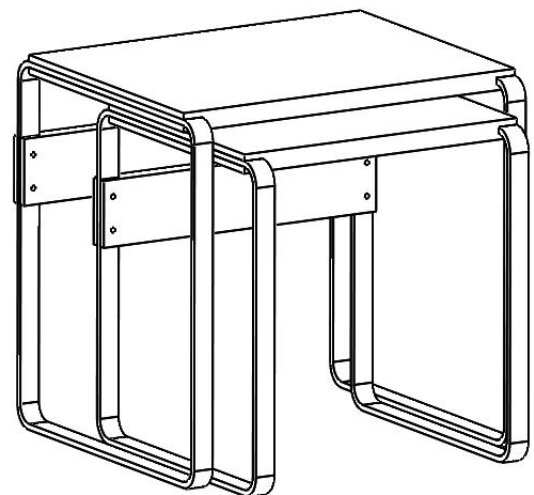

# TEA SIDE NESTING TABLES

Part # TB-TEA XX+XX

18-0409

**PARTS**

Do not over tighten.  
 Do not use power tools to assemble.