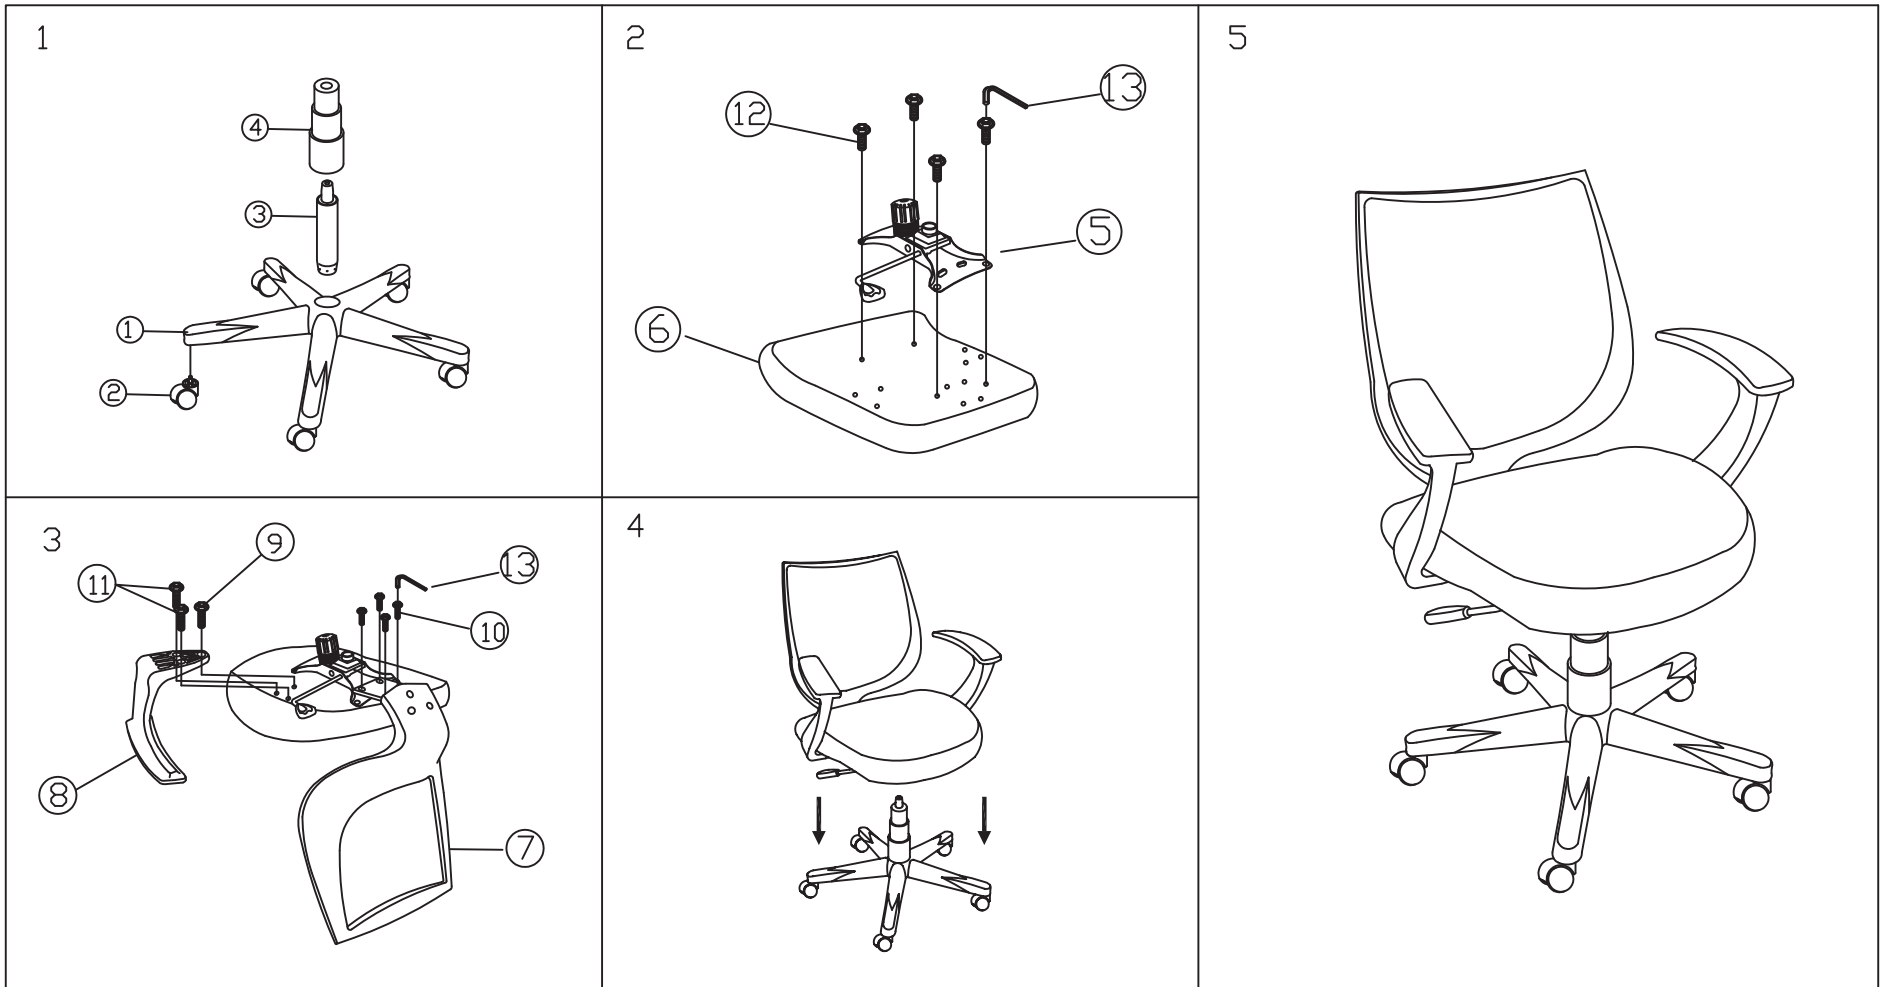

OFC-VPR-XX

ASSEMBLY INSTRUCTION

① 5-STAR BASE	② CASTOR	③ GAS LIFT	④ DUST COVER	⑤ MECHANISM	⑥ SEAT CUSHION	⑦ BACK CUSHION	⑧ ARMREST	⑨ SCREW 1/4"*1-1/4"	⑩ SCREW 5/16"*1-1/4"	⑪ SCREW 1/4"*1-1/2"	⑫ SCREW 5/16"*1"	⑬ ALLEN KEY
1 PC	5 PCS	1 PC	1 PC	1 PC	1 PC	1 PC	1 PAIR	2 PCS	4 PCS	4 PCS	4 PCS	1 PC