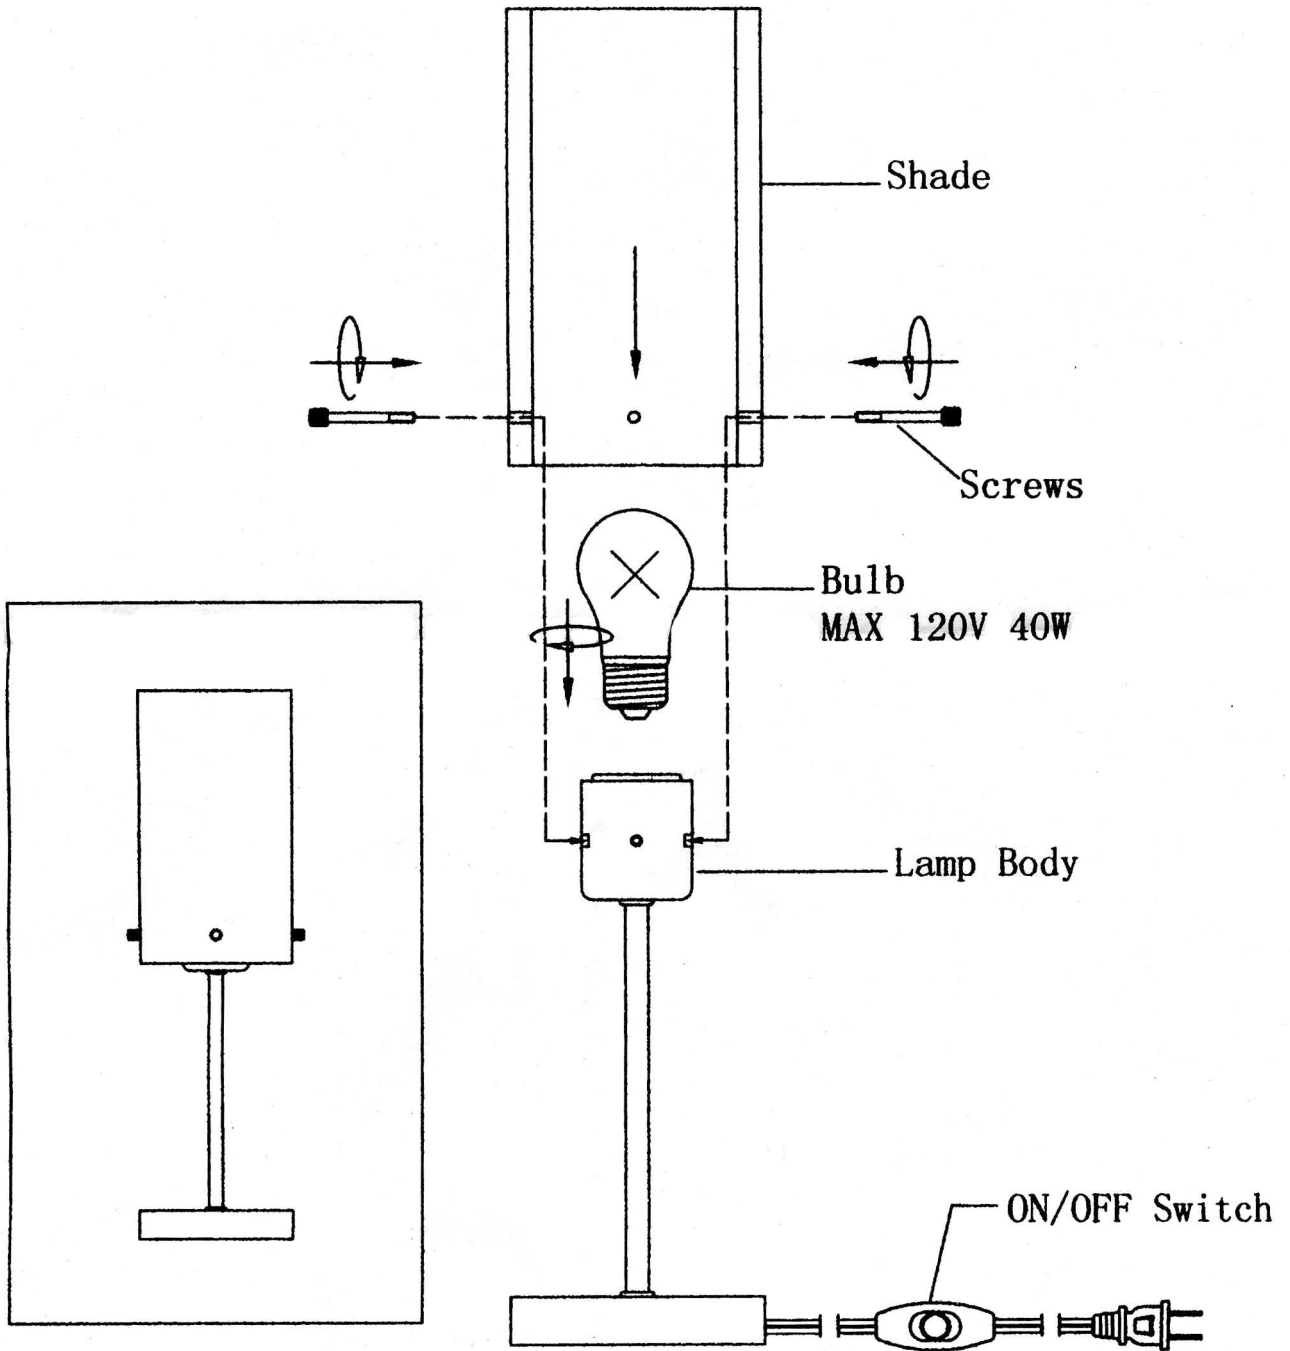

Acrylic Elements Lamp
Assembly Instruction
LumiSource, Inc.

Bulb requirement: 120V 40 Watt maximum.
This lamp is not a toy. Please keep out of
reach of children.